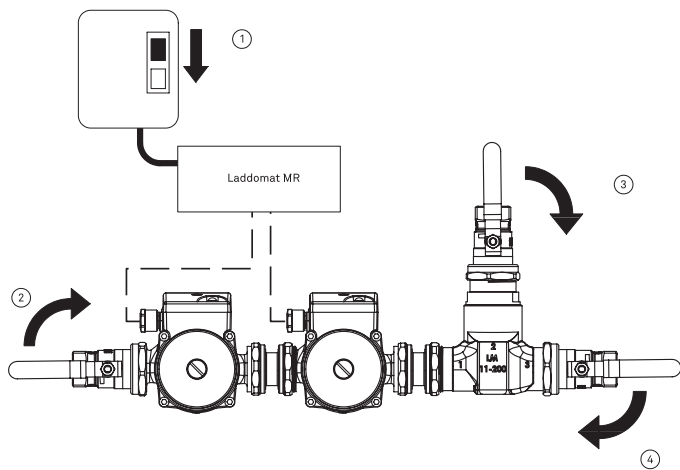

# Huolto

No.	Art. No.	Description
1	110063	Thermostat cartridge 63°C, 5839
2	214263	Thermal valve LM41-200, complete
3	411702	Connection cover LM11-200
4	211201	Regulation kit LM11-200
5a	141015	Ball valve R40-Cu28
5b	141301	Ball valve R40-R32
6	146042	Pump Laddomat LM9A-130
7	413400	Laddomat MR Control Centre
8	113005	NTC-sensor, 50kOhm, 3 m
9	242011	Check valve LM11-200