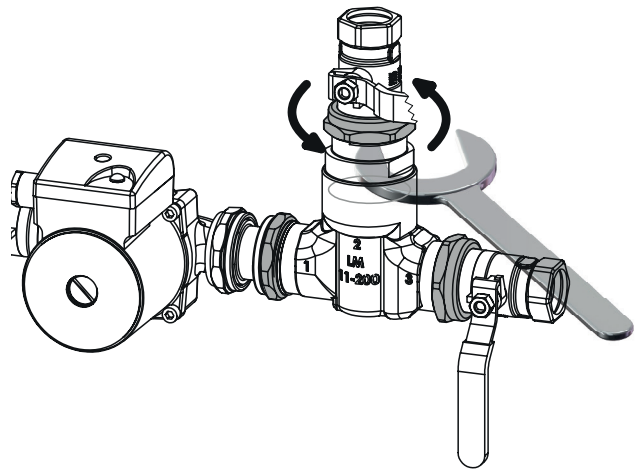

# Huolto

No.	Art. No.	Description
1	110063	Thermostat cartridge 63°C, 5839
2	214263	Thermal valve LM41-200, complete
3	411702	Connection cover LM11-200
4	211201	Regulation kit LM11-200
5a	141015	Ball valve R40-Cu28
5b	141301	Ball valve R40-R32
6	146042	Pump Laddomat LM9A-130
7	413400	Laddomat MR Control Centre
8	113005	NTC-sensor, 50kOhm, 3 m
9	242011	Check valve LM11-200