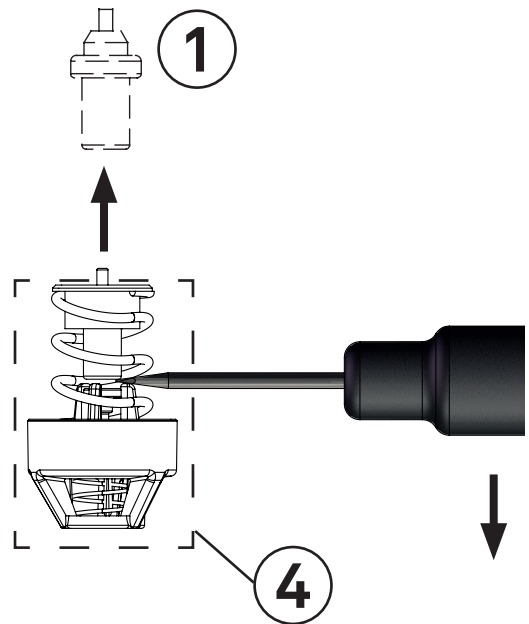

# Huolto

No.	Art. No.	Description
1	110063	Thermostat cartridge 63°C, 5839
2	214263	Thermal valve LM41-200, complete
3	411702	Connection cover LM11-200
4	211201	Regulation kit LM11-200
5a	141015	Ball valve R40-Cu28
5b	141301	Ball valve R40-R32
6	146042	Pump Laddomat LM9A-130
7	413400	Laddomat MR Control Centre
8	113005	NTC-sensor, 50kOhm, 3 m
9	242011	Check valve LM11-200