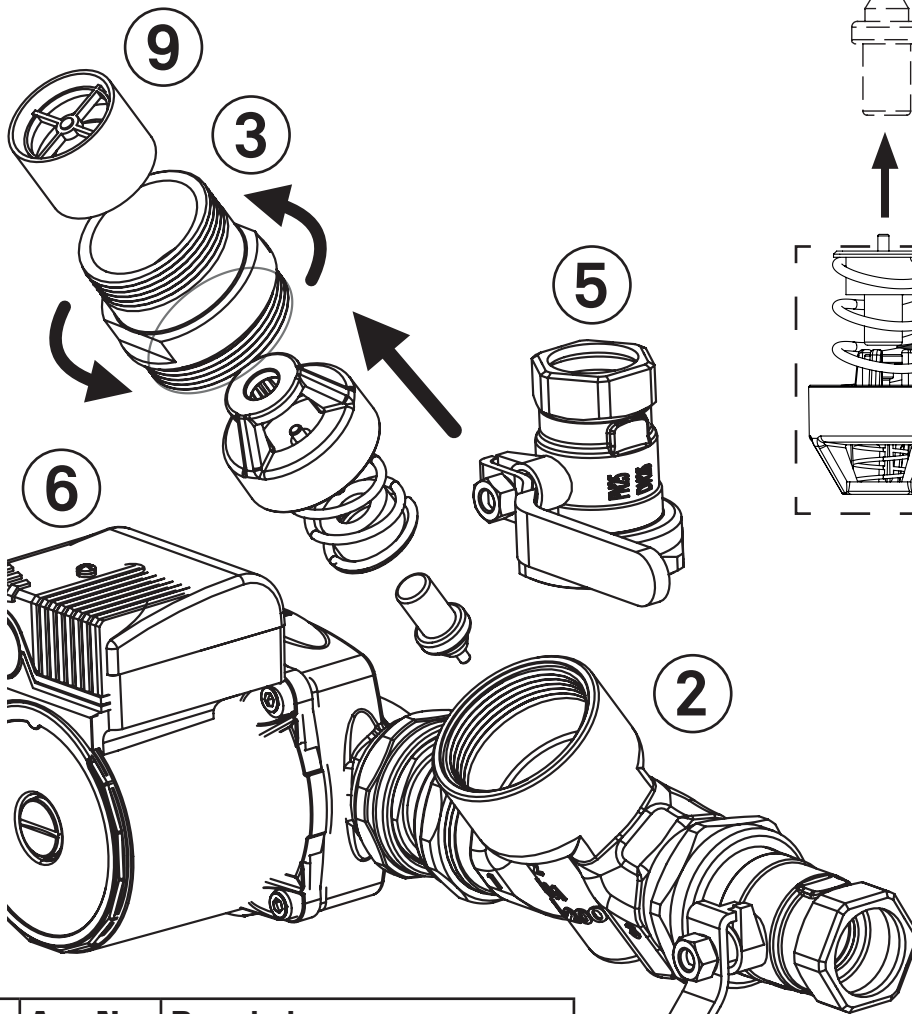

# Huolto

No.	Art. No.	Description
1	110063	Thermostat cartridge 63°C, 5839
2	214263	Thermal valve LM41-200, complete
3	411702	Connection cover LM11-200
4	211201	Regulation kit LM11-200
5a	141015	Ball valve R40-Cu28
5b	141301	Ball valve R40-R32
6	146042	Pump Laddomat LM9A-130
7	413400	Laddomat MR Control Centre
8	113005	NTC-sensor, 50kOhm, 3 m
9	242011	Check valve LM11-200