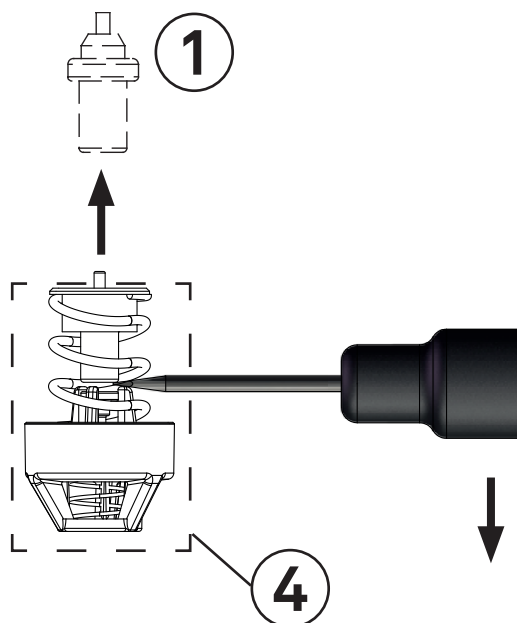

Service

No.	Art. No.	Description
1	110063	Thermostat cartridge 63°C, 5839
2	214263	Thermal valve LM41-200, complete
3	411702	Connection cover LM11-200
4	211201	Regulation kit LM11-200
5a	141015	Ball valve R40-Cu28
5b	141301	Ball valve R40-R32
6	146042	Pump Laddomat LM6A-130
7	413400	Laddomat MR Control Centre
8	113005	NTC-sensor, 50kOhm, 3 m
9	242011	Check valve LM11-200