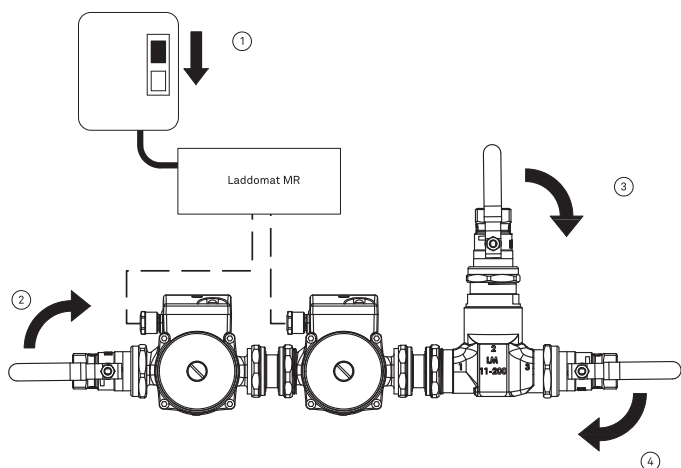

Service

No.	Art. No.	Description
1	110063	Thermostat cartridge 63°C, 5839
2	214263	Thermal valve LM41-200, complete
3	411702	Connection cover LM11-200
4	211201	Regulation kit LM11-200
5a	141015	Ball valve R40-Cu28
5b	141301	Ball valve R40-R32
6	146042	Pump Laddomat LM6A-130
7	413400	Laddomat MR Control Centre
8	113005	NTC-sensor, 50kOhm, 3 m
9	242011	Check valve LM11-200