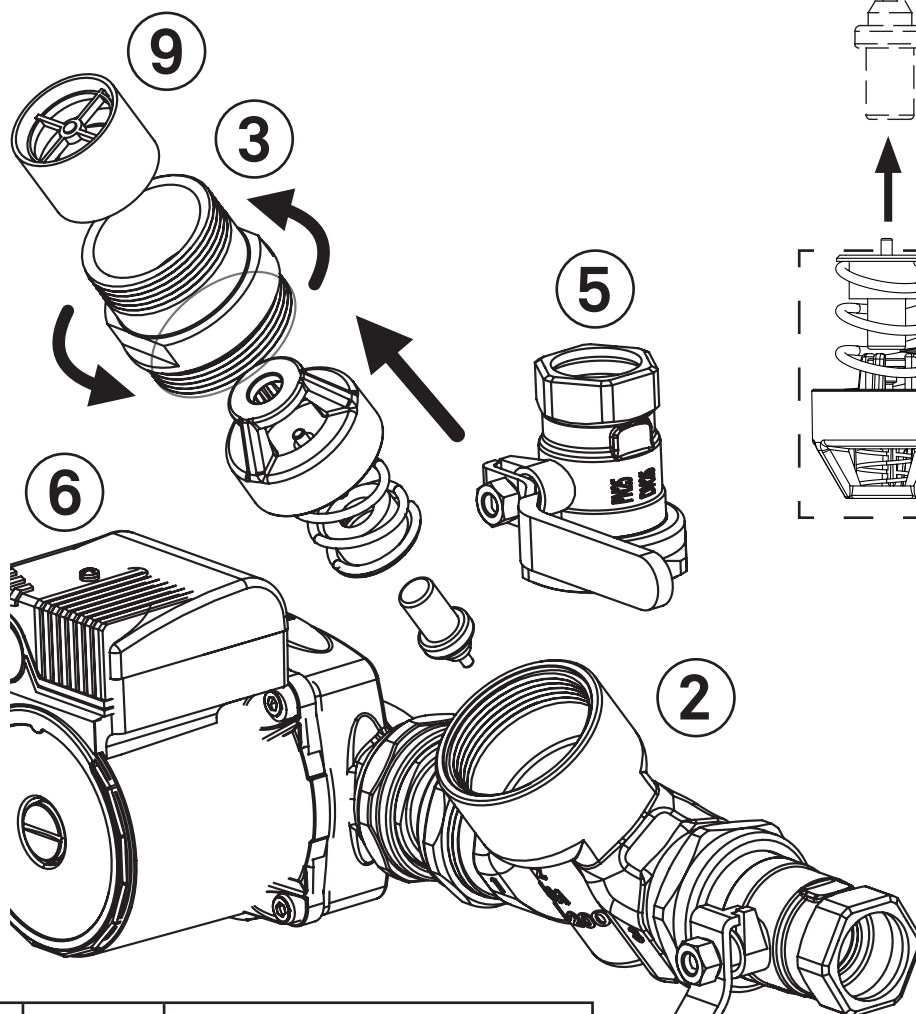

Service

No.	Art. No.	Description
1	110063	Thermostat cartridge 63°C, 5839
2	214263	Thermal valve LM41-200, complete
3	411702	Connection cover LM11-200
4	211201	Regulation kit LM11-200
5a	141015	Ball valve R40-Cu28
5b	141301	Ball valve R40-R32
6	146042	Pump Laddomat LM6A-130
7	413400	Laddomat MR Control Centre
8	113005	NTC-sensor, 50kOhm, 3 m
9	242011	Check valve LM11-200