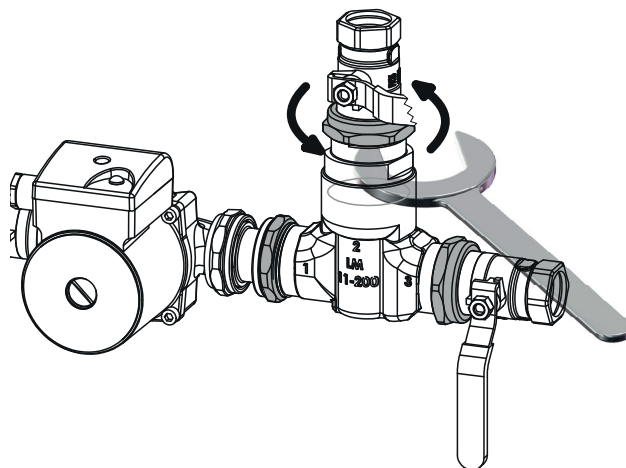

Service

No.	Art. No.	Description
1	110063	Thermostat cartridge 63°C, 5839
2	214263	Thermal valve LM41-200, complete
3	411702	Connection cover LM11-200
4	211201	Regulation kit LM11-200
5a	141015	Ball valve R40-Cu28
5b	141301	Ball valve R40-R32
6	146042	Pump Laddomat LM6A-130
7	413400	Laddomat MR Control Centre
8	113005	NTC-sensor, 50kOhm, 3 m
9	242011	Check valve LM11-200