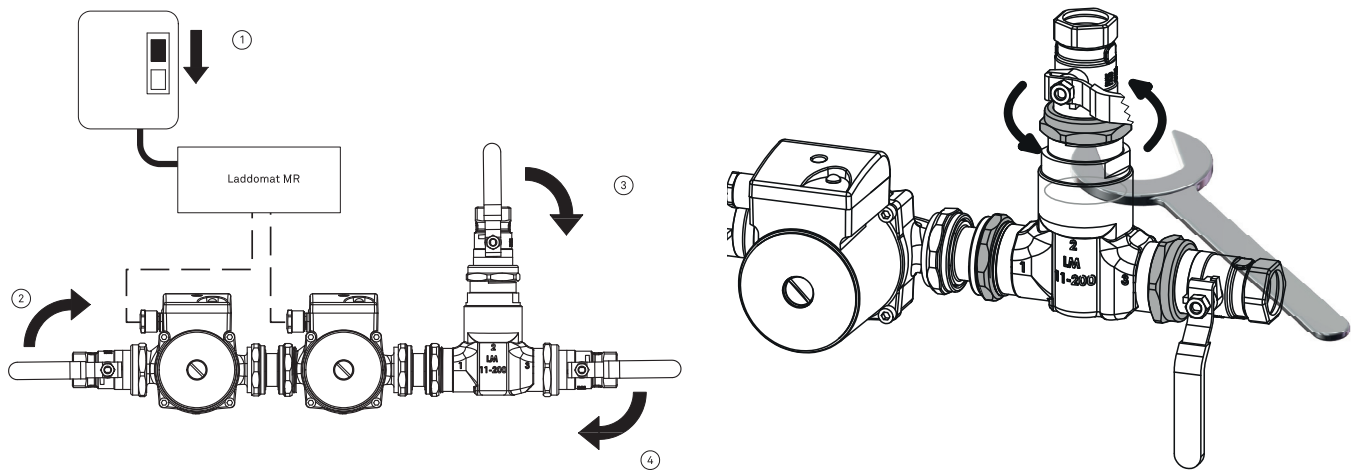

Huolto

| No. | Art. No. | Description |
|-----|----------|----------------------------------|
| 1 | 110063 | Thermostat cartridge 63°C, 5839 |
| 2 | 214263 | Thermal valve LM41-200, complete |
| 3 | 411702 | Connection cover LM11-200 |
| 4 | 211201 | Regulation kit LM11-200 |
| 5a | 141015 | Ball valve R40-Cu28 |
| 5b | 141301 | Ball valve R40-R32 |
| 6 | 146042 | Pump Laddomat LM6A-130 |
| 7 | 413400 | Laddomat MR Control Centre |
| 8 | 113005 | NTC-sensor, 50kOhm, 3 m |