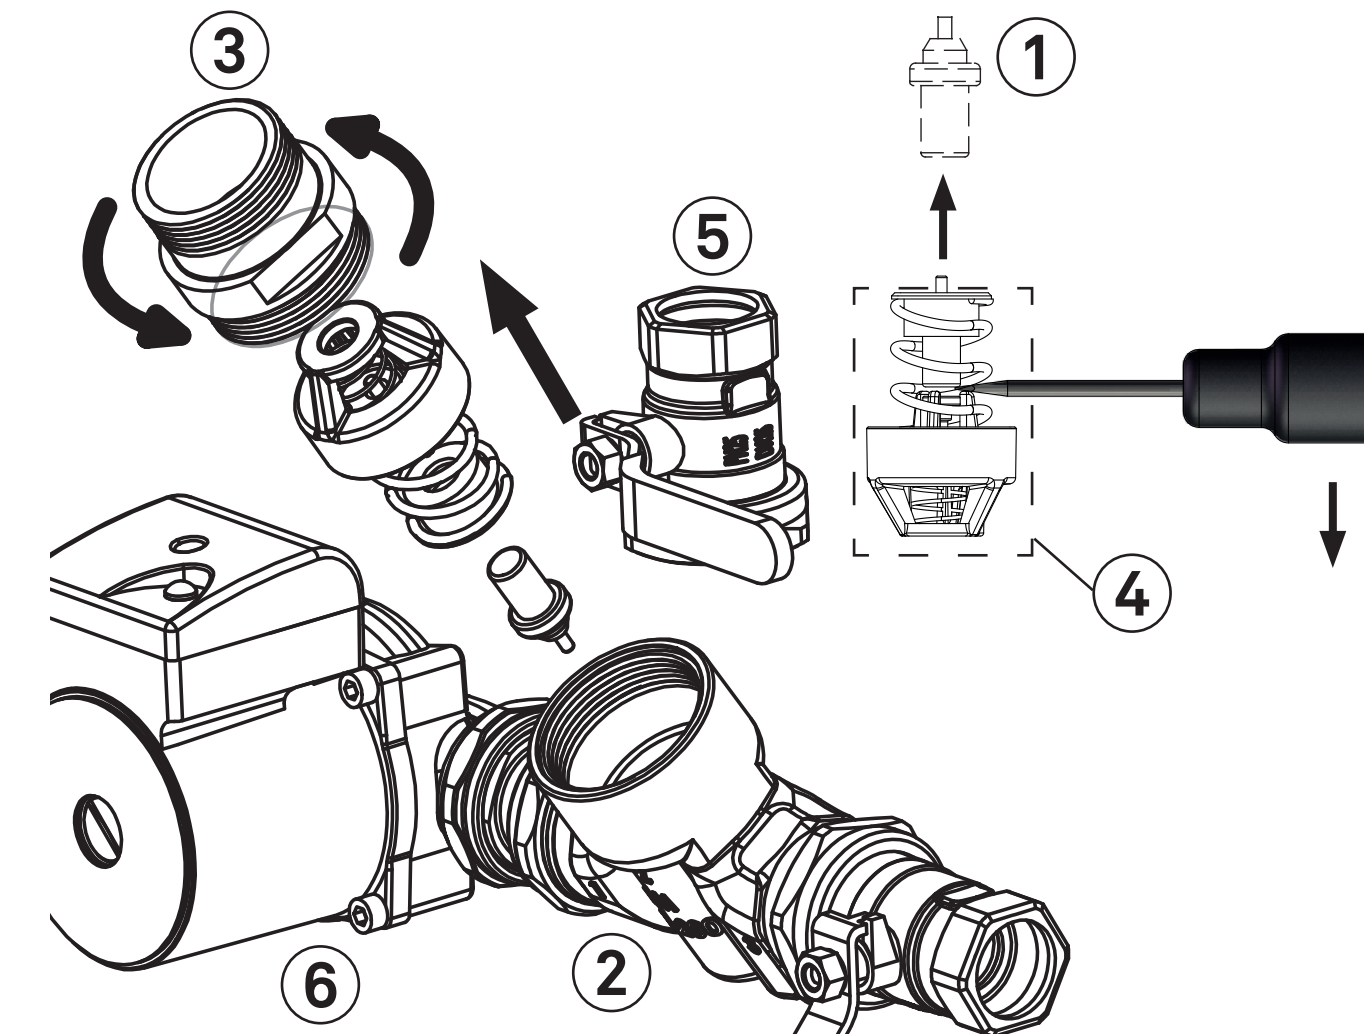

Huolto

| No. | Art. No. | Description |
|-----|----------|----------------------------------|
| 1 | 110063 | Thermostat cartridge 63°C, 5839 |
| 2 | 214263 | Thermal valve LM41-200, complete |
| 3 | 411702 | Connection cover LM11-200 |
| 4 | 211201 | Regulation kit LM11-200 |
| 5a | 141015 | Ball valve R40-Cu28 |
| 5b | 141301 | Ball valve R40-R32 |
| 6 | 146042 | Pump Laddomat LM6A-130 |
| 7 | 413400 | Laddomat MR Control Centre |
| 8 | 113005 | NTC-sensor, 50kOhm, 3 m |