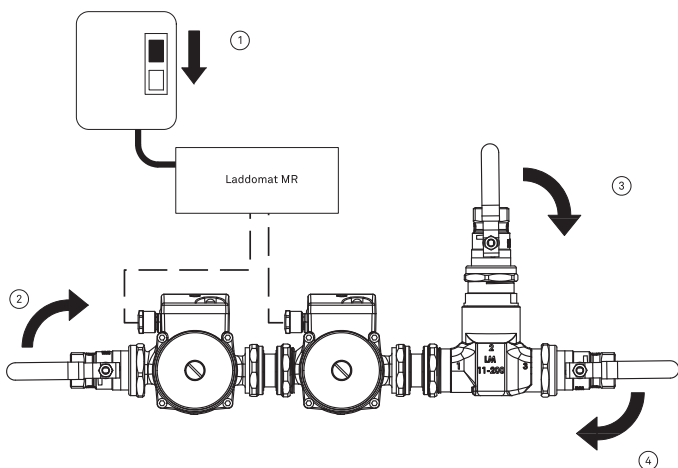

Service

No.	Art. No.	Description
1	110063	Thermostat cartridge 63°C, 5839
2	214263	Thermal valve LM41-200, complete
3	411702	Connection cover LM11-200
4	211201	Regulation kit LM11-200
5a	141015	Ball valve R40-Cu28
5b	141301	Ball valve R40-R32
6	146042	Pump Laddomat LM6A-130
7	413400	Laddomat MR Control Centre
8	113005	NTC-sensor, 50kOhm, 3 m