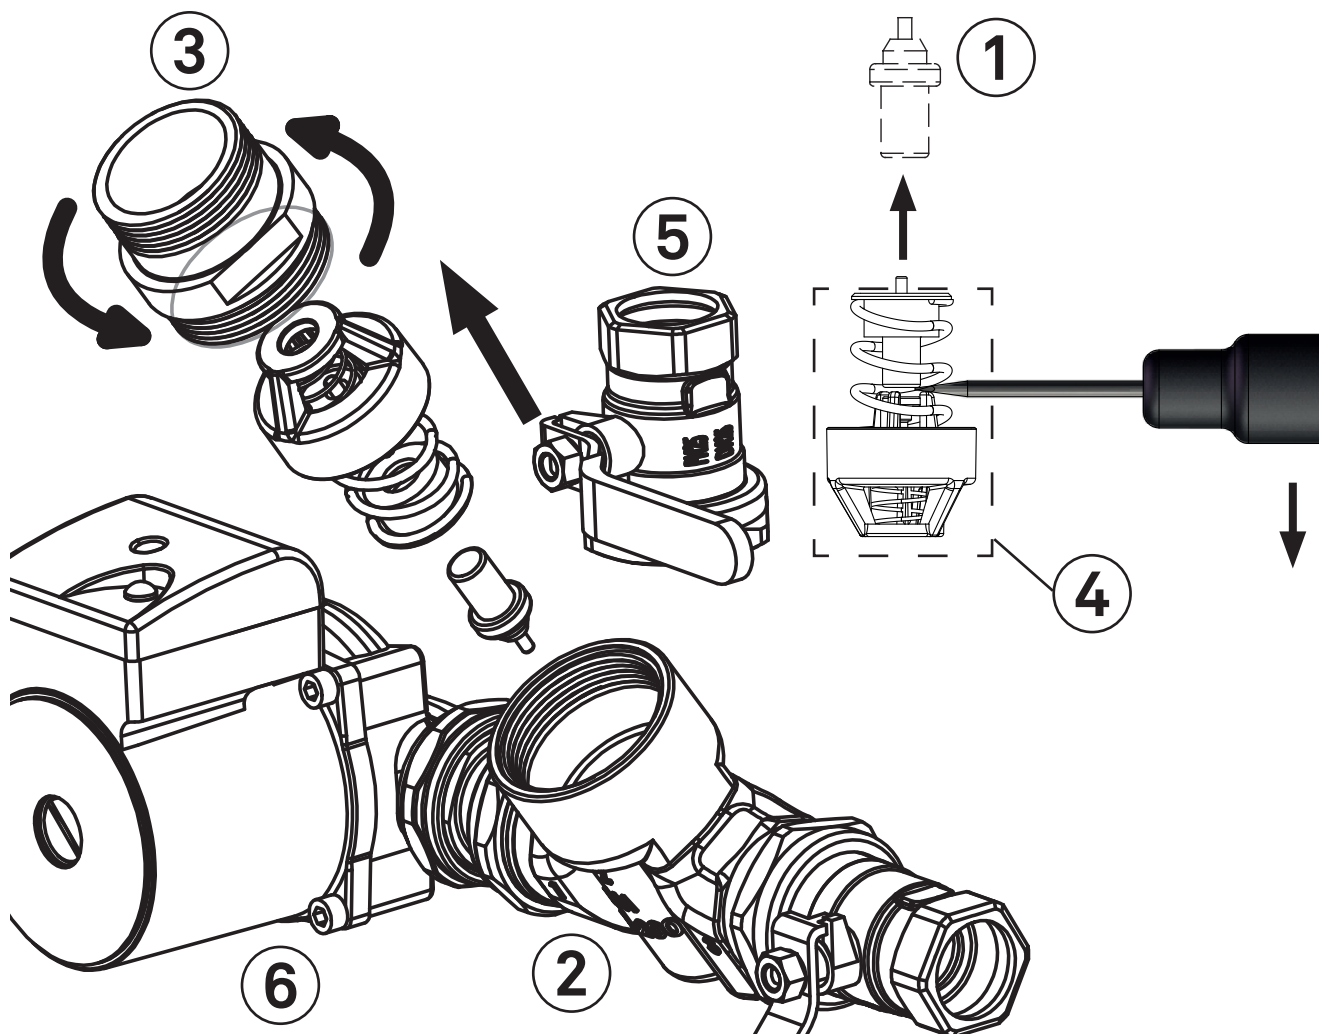

Service

No.	Art. No.	Description
1	110063	Thermostat cartridge 63°C, 5839
2	214263	Thermal valve LM41-200, complete
3	411702	Connection cover LM11-200
4	211201	Regulation kit LM11-200
5a	141015	Ball valve R40-Cu28
5b	141301	Ball valve R40-R32
6	146042	Pump Laddomat LM6A-130
7	413400	Laddomat MR Control Centre
8	113005	NTC-sensor, 50kOhm, 3 m