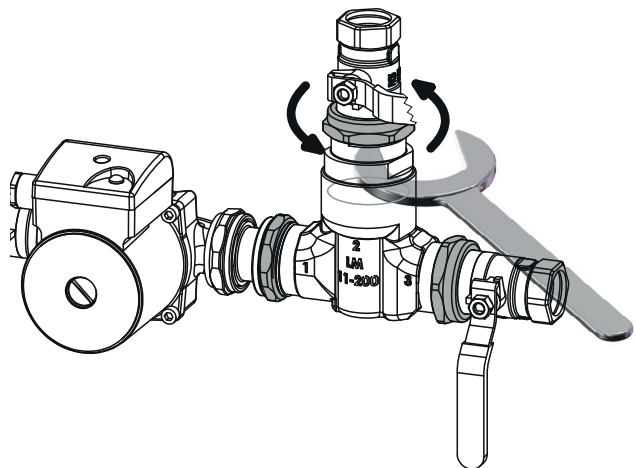

Service

No.	Art. No.	Description
1	110063	Thermostat cartridge 63°C, 5839
2	214263	Thermal valve LM41-200, complete
3	411702	Connection cover LM11-200
4	211201	Regulation kit LM11-200
5a	141015	Ball valve R40-Cu28
5b	141301	Ball valve R40-R32
6	146042	Pump Laddomat LM6A-130
7	413400	Laddomat MR Control Centre
8	113005	NTC-sensor, 50kOhm, 3 m